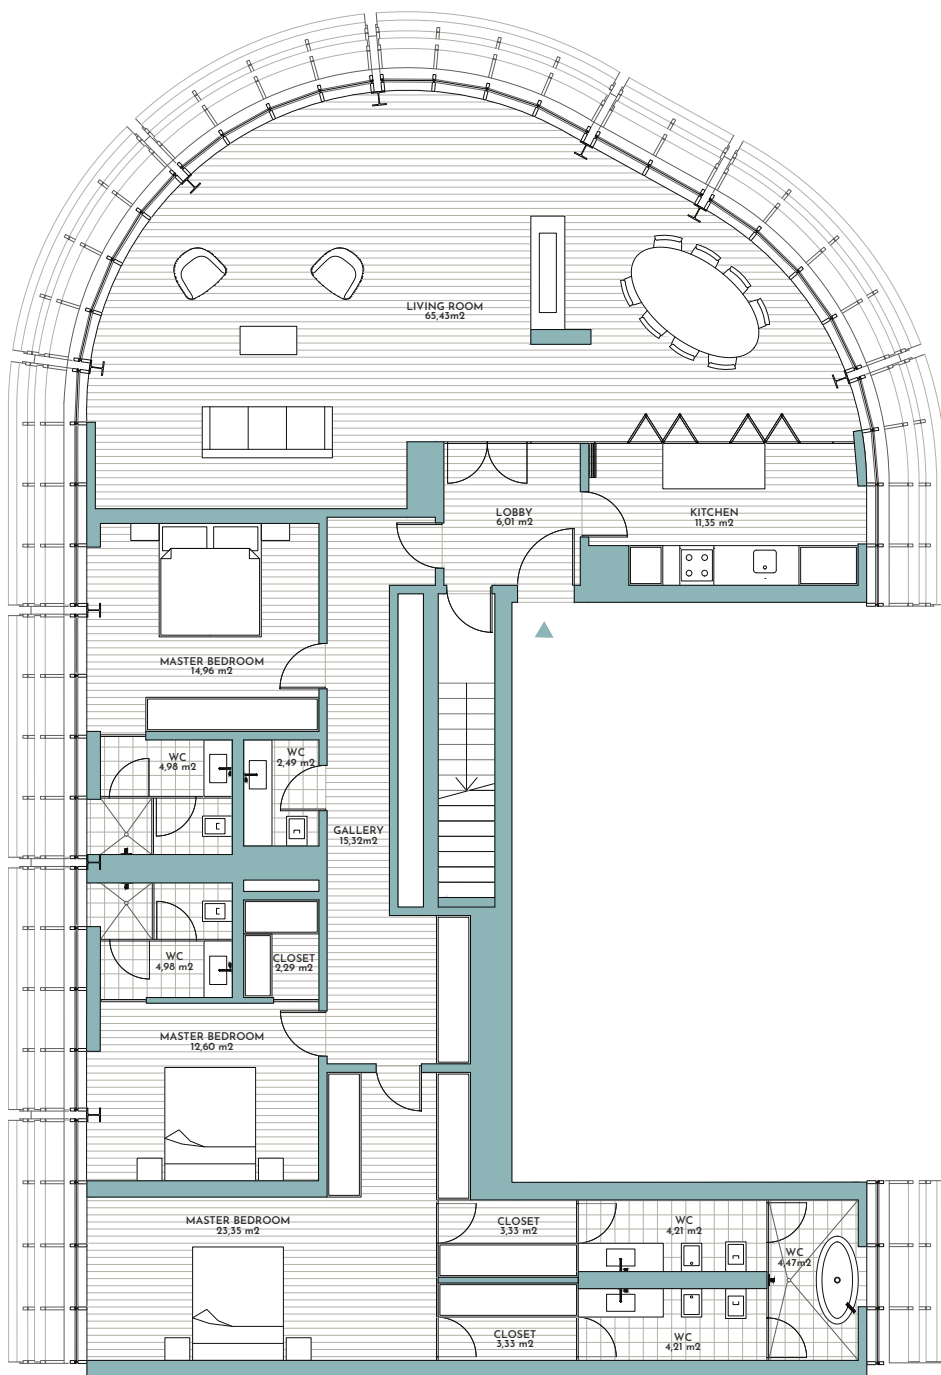

RESIDENCE  
VIEW

3 BED  
4 BATH  
KITCHEN

T 3

TOTAL 223.09 m<sup>2</sup>

9  
LEVEL

FYZ`(&\* &&