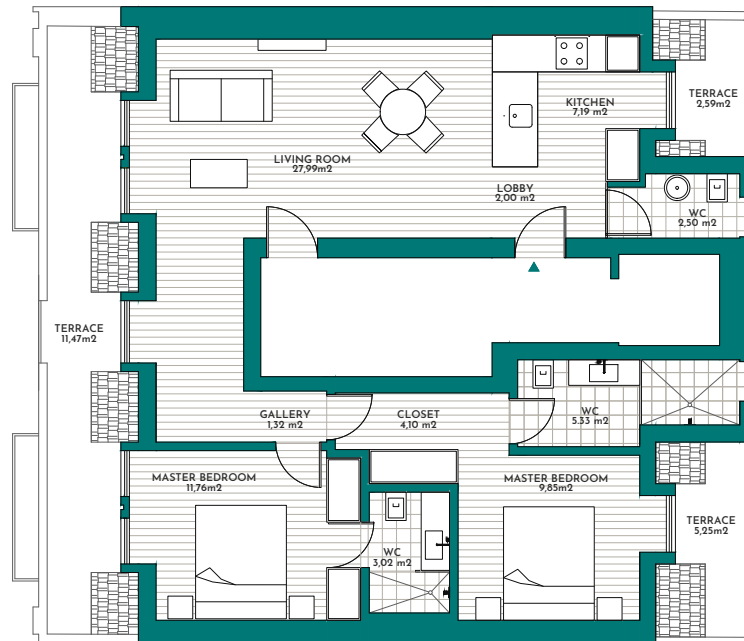

## 2 BED 3 BATH KITCHEN

T 2

TERRACE TOTAL ——— 19.31 m<sup>2</sup>

TOTAL ——— 96.03 m<sup>2</sup>

5  
LEVEL

Ref: 42597