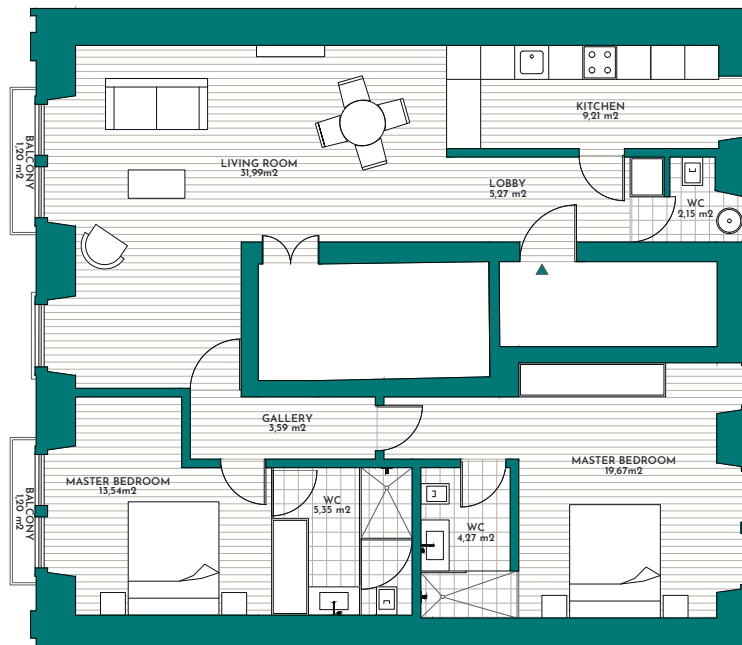

RESIDENCE
COLLECTION

2 BED 3 BATH KITCHEN

T 2

TOTAL 119.32 m²

4
LEVEL

Ref: 42596