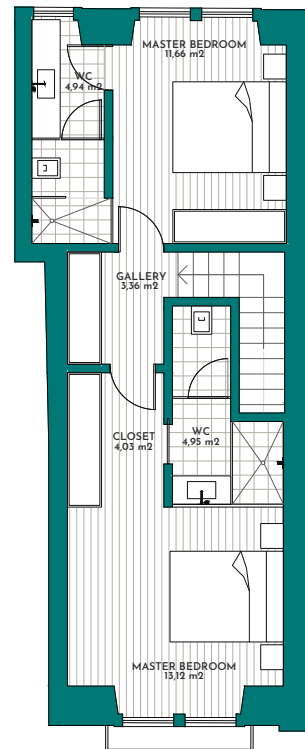

RESIDENCE
COLLECTION

2 BED
3 BATH
KITCHEN

T2 DUPLEX

GARDEN ————— 23.76 m²

TOTAL ————— 119.6 m²

0/1
LEVEL

Ref: 42593