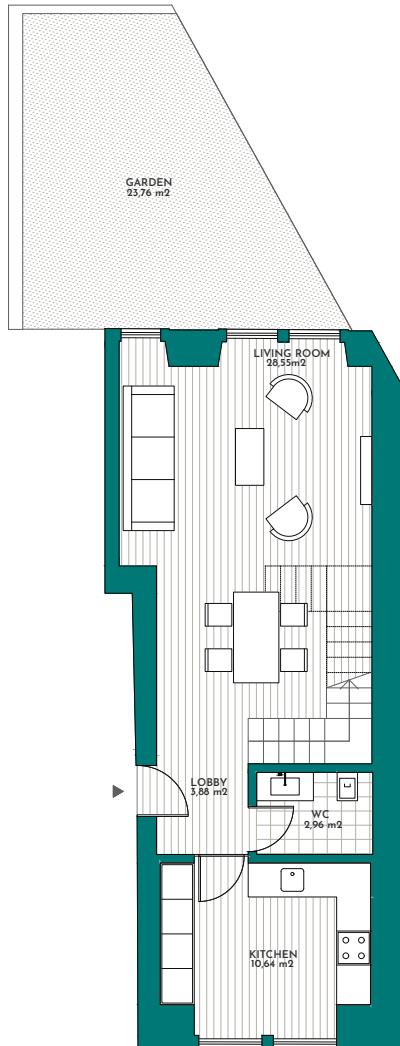

RESIDENCE
COLLECTION

2 BED
3 BATH
KITCHEN

T2 DUPLEX

GARDEN ————— 23.76 m²

TOTAL ————— 119.6 m²

0/1
LEVEL

Ref: 42593