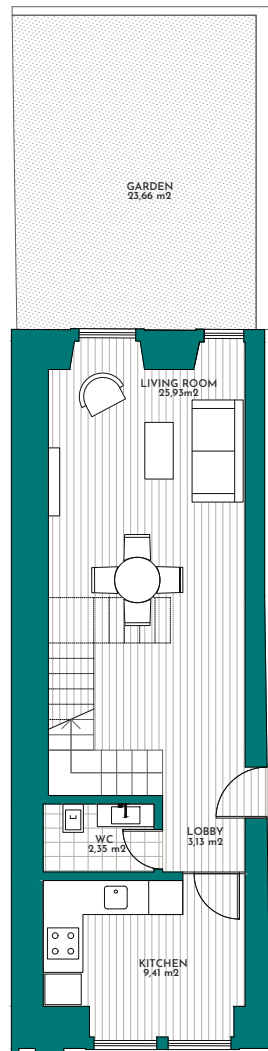

RESIDENCE
COLLECTION

2 BED
3 BATH
KITCHEN

T2 DUPLEX

GARDEN ————— 23.66 m²

TOTAL ————— 109.73 m²

0/1
LEVEL

Ref: 42592