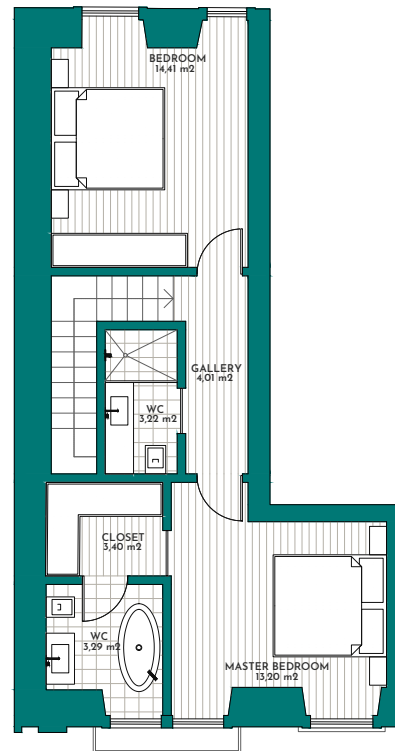

RESIDENCE
COLLECTION

2 BED
3 BATH
KITCHEN

T2 DUPLEX

GARDEN ————— 23.66 m²

TOTAL ————— 109.73 m²

0/1
LEVEL

Ref: 42592