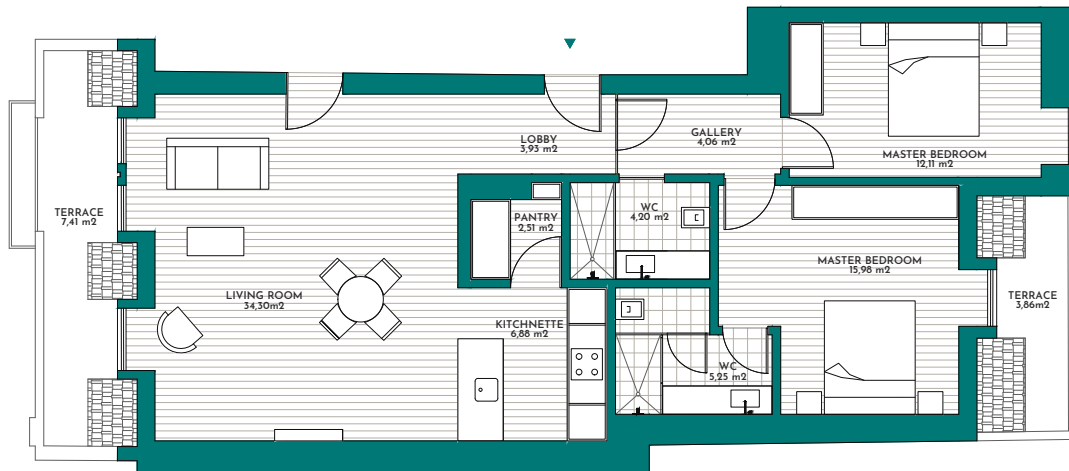

RESIDENCE
COLLECTION

2 BED 2 BATH KITCHNETTE

T 2

TERRACE TOTAL ——— 11.27 m²

TOTAL ——— 117.1 m²

5
LEVEL

Ref: 425- %