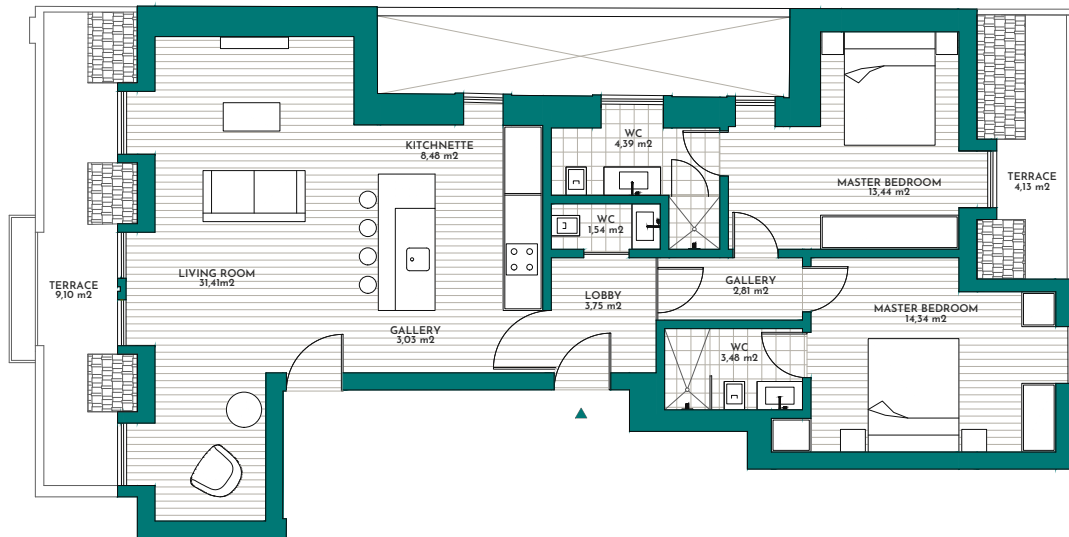

RESIDENCE
COLLECTION

2 BED 3 BATH KITCHNETTE

T 2

TERRACE TOTAL ——— 13.23 m²

TOTAL ——— 102.64 m²

5
LEVEL

Ref: 425- \$