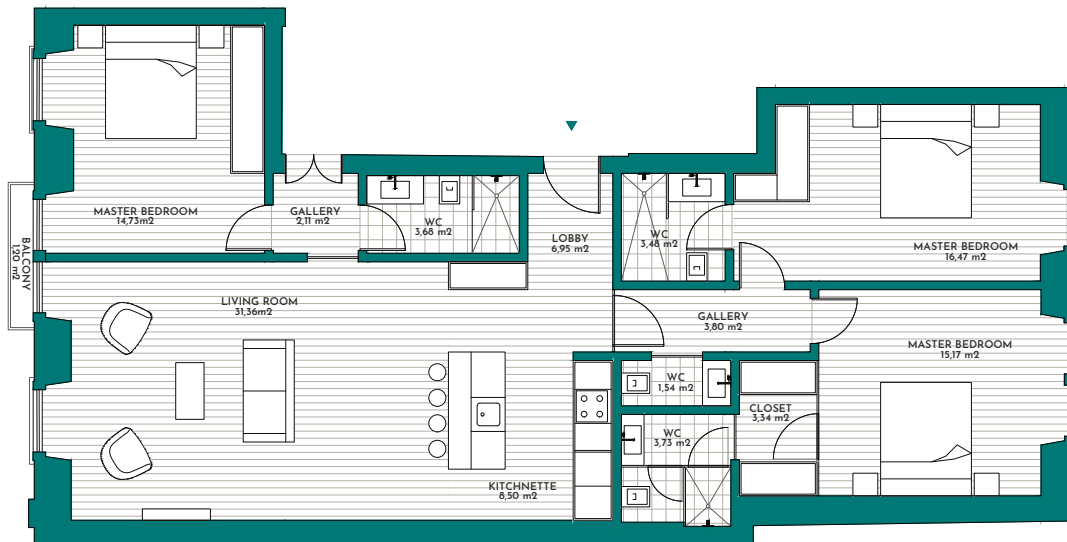

RESIDENCE
COLLECTION

3 BED 4 BATH KITCHNETTE

T 3

TOTAL 137.65 m²

4
LEVEL

Ref: 4258-