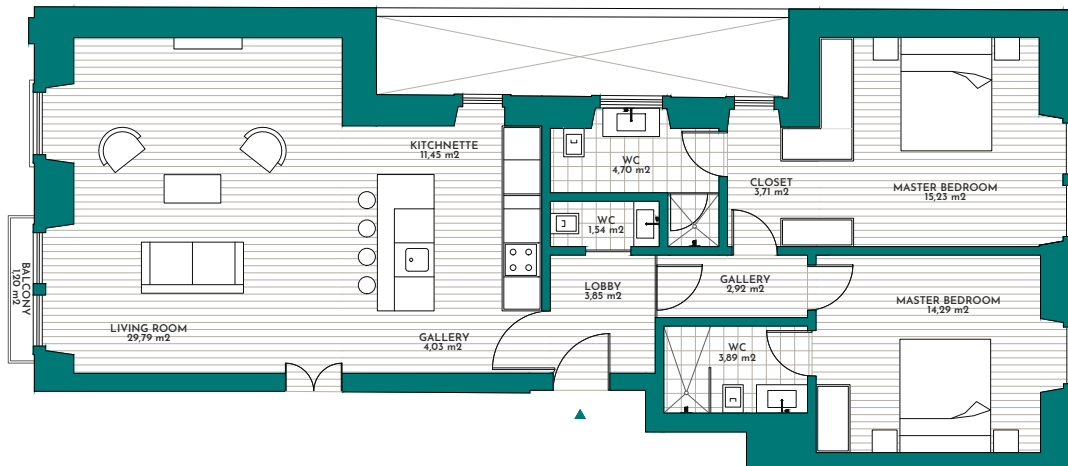

# 2 BED 3 BATH KITCHNETTE

T 2

TOTAL \_\_\_\_\_ 118.81 m<sup>2</sup>

3  
LEVEL

FYZ (&), \*