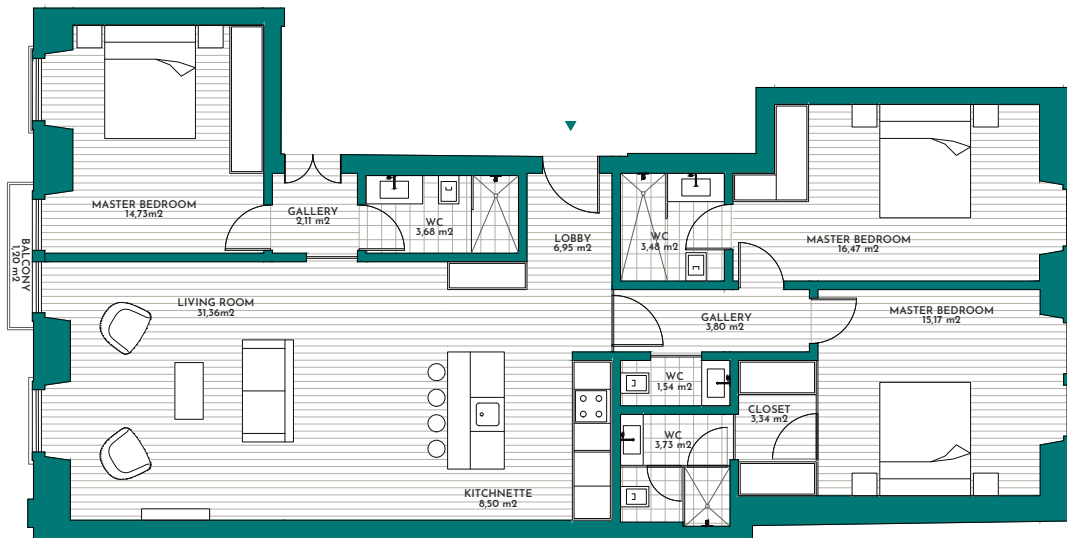

RESIDENCE  
COLLECTION

# 3 BED 4 BATH KITCHNETTE

T 3

TOTAL 137.65 m<sup>2</sup>

2  
LEVEL

FYZ' (& , )