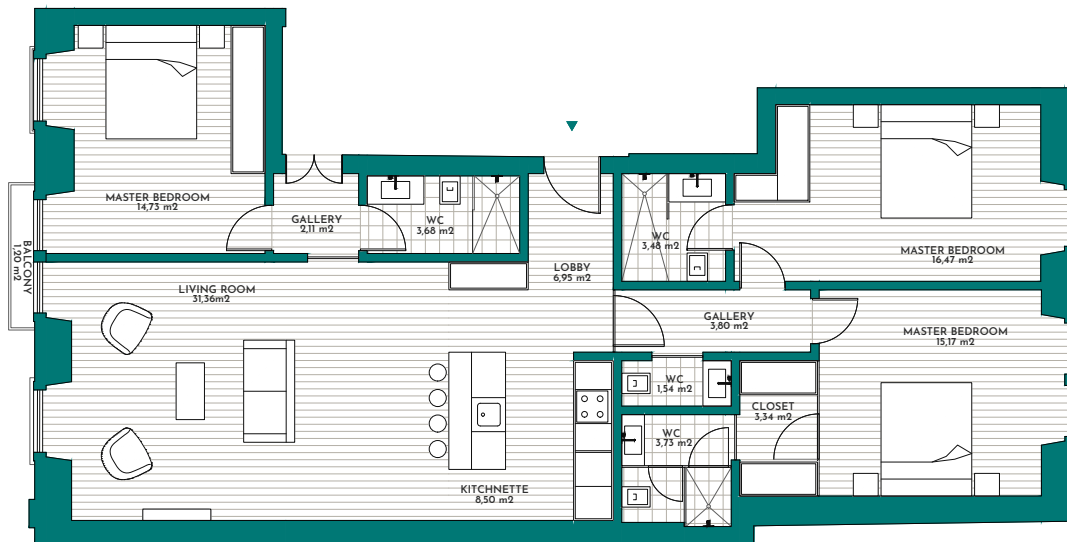

RESIDENCE
COLLECTION

3 BED 4 BATH KITCHNETTE

T 3

TOTAL 137.65 m²

1
LEVEL

FYZ' (&), '