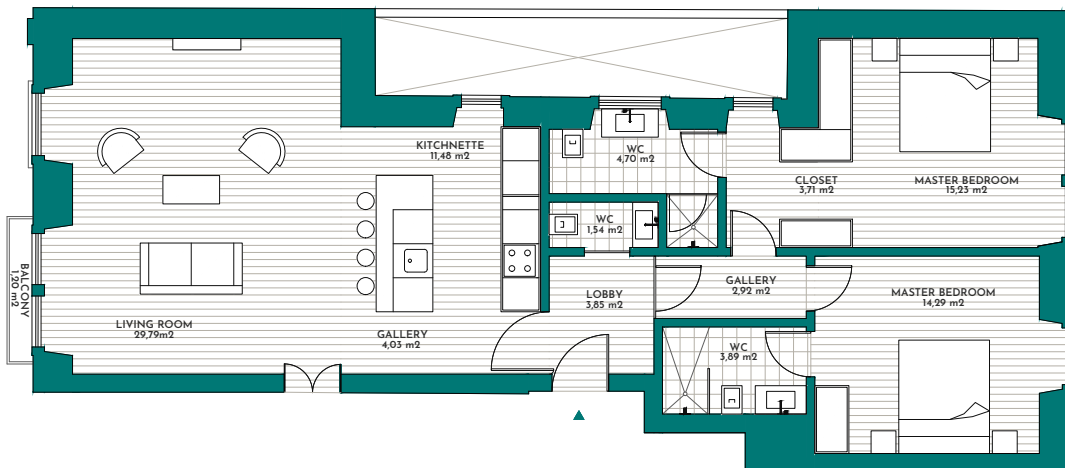

# 2 BED 3 BATH KITCHNETTE

## T 2

TOTAL 

---

 118.81 m<sup>2</sup>

1  
LEVEL

FYZ (&), &