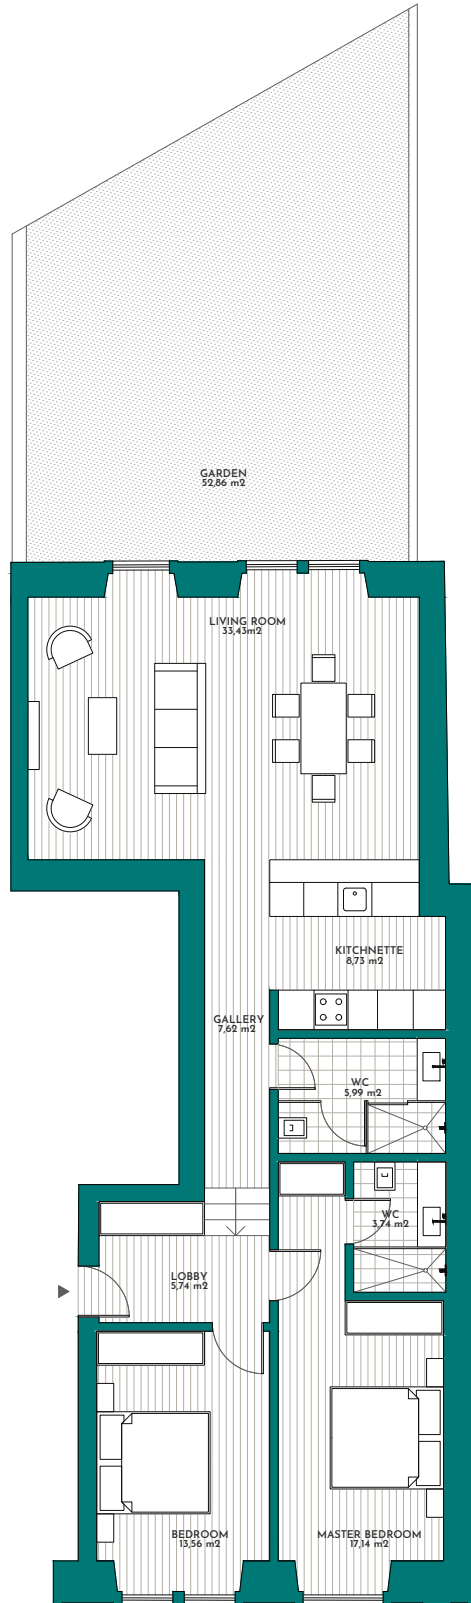

RESIDENCE
COLLECTION

2 BED 2 BATH KITCHNETTE

T 2

GARDEN ————— 52.86 m²

TOTAL ————— 116.29 m²

0
LEVEL

FYZ (&), %